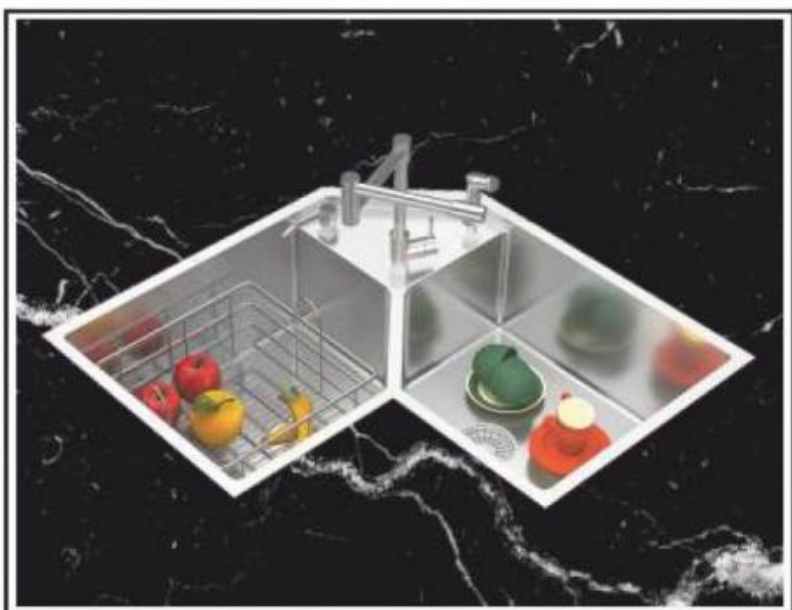

Faucet

Hand Shower

Soap Dispenser

Wire Basket

Chopping Board

Waste Coupling

US1417TS

Material	AISI-304 (18/8) Stainless Steel
Thickness	Frame 3.0mm Bowl 1.50mm
Overall Size	1143x510mm / 45x20
Bowl Size (L)	410x460mm / 16x18
Bowl Size (M)	230x390mm / 9x15
Bowl Size (R)	410x460mm / 16x18
Depth	250mm / 10
Finish	Satin
Accessories	Faucet, Hand Shower, Soap Dispenser, Wire Basket, Chopping Board, Waste Coupling.
Price	₹79,990/- (incl.of all taxes)

US1418CS

Material	AISI-304 (18/8) Stainless Steel
Thickness	Frame 3.0mm Bowl 1.50mm
Overall Size	760x460mm / 30x18
Bowl Size	510x410mm / 20x16
Depth	250mm / 10
Finish	Satin
Accessories	Faucet, Hand Shower, Soap Dispenser, Wire Basket, Chopping Board, Waste Coupling.
Price	₹73,990/- (incl.of all taxes)

US1419CS

Material	AISI-304 (18/8) Stainless Steel
Thickness	Frame 3.0mm Bowl 1.50mm
Overall Size	840x510mm / 33x20
Bowl Size	490x460mm / 19x18
Depth	250mm / 10
Finish	Satin
Accessories	Faucet, Hand Shower, Soap Dispenser, Wire Basket, Chopping Board, Waste Coupling.
Price	₹88,990/- (Incl.of all taxes)