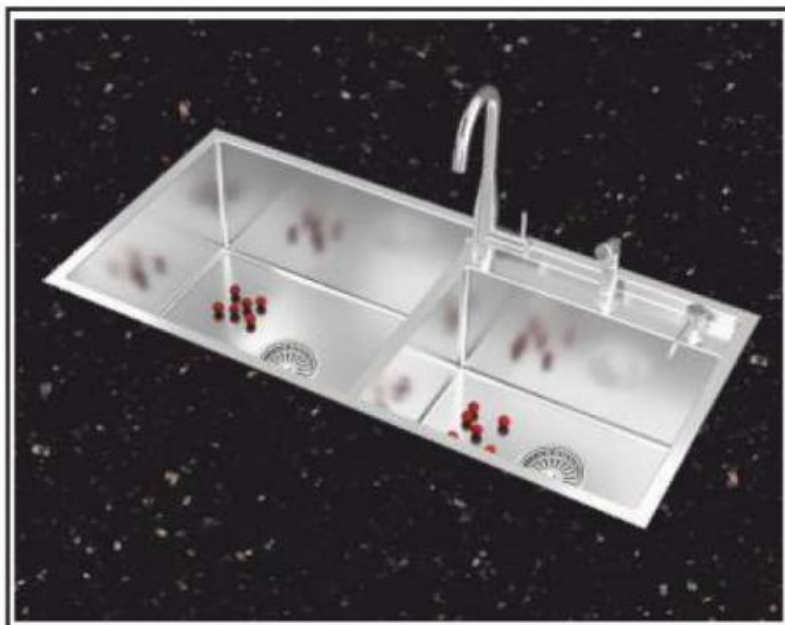

Faucet

Hand Shower

Soap Dispenser

Wire Basket

Chopping Board

Waste Coupling

US1412DS

Material	AISI-304 (18/8) Stainless Steel
Thickness	Frame 3.0mm Bowl 1.50mm
Overall Size	1015x510mm / 40x20
Bowl Size (L)	480x460mm / 19x18
Bowl Size (R)	460x390mm / 18x15
Depth	250mm / 10
Finish	Satin
Accessories	Faucet, Hand Shower, Soap Dispenser, Wire Basket, Chopping Board, Waste Coupling.
Price	₹61,490/- (incl.of all taxes)

Faucet

Hand Shower

Soap Dispenser

Wire Basket

Chopping Board

Waste Coupling

US1413DS

Material	AISI-304 (18/8) Stainless Steel
Thickness	Frame 3.0mm Bowl 1.50mm
Overall Size	1067x510mm / 42x20
Bowl Size (L)	530x460mm / 21x18
Bowl Size (R)	460x390mm / 18x15
Depth	250mm / 10
Finish	Satin
Accessories	Faucet, Hand Shower, Soap Dispenser, Wire Basket, Chopping Board, Waste Coupling.
Price	₹63,990/- (incl. of all taxes)

Faucet

Hand Shower

Soap Dispenser

Wire Basket

Chopping Board

Waste Coupling

US1414DS

Material	AISI-304 (18/8) Stainless Steel
Thickness	Frame 3.0mm Bowl 1.50mm
Overall Size	1143x510mm / 45x20
Bowl Size (L)	580x460mm / 23x18
Bowl Size (R)	490x390mm / 19x15
Depth	250mm / 10
Finish	Satin
Accessories	Faucet, Hand Shower, Soap Dispenser, Wire Basket, Chopping Board, Waste Coupling.
Price	₹66,490/- (incl. of all taxes)