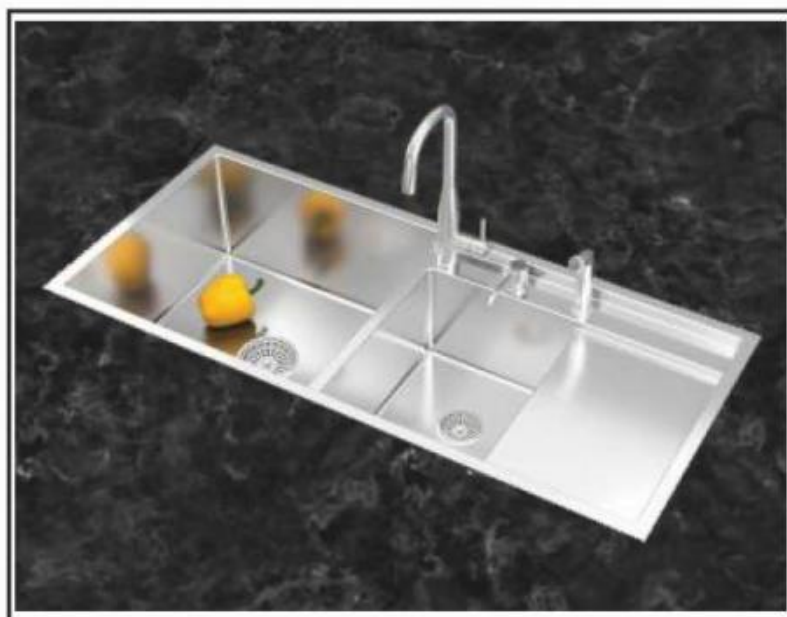

US1422DB

Material	AISI-304 (18/8) Stainless Steel
Thickness	Frame 3.0mm Bowl 1.50mm
Overall Size	1145x510mm / 45x20
Bowl Size (L)	500x460mm / 20x18
Bowl Size R)	300x390mm / 12x15
Depth	250mm / 10
Finish	Satin
Accessories	Faucet, Hand Shower, Soap Dispenser, Wire Basket, Chopping Board, Waste Coupling.
Price	₹73,990/- (incl.of all taxes)