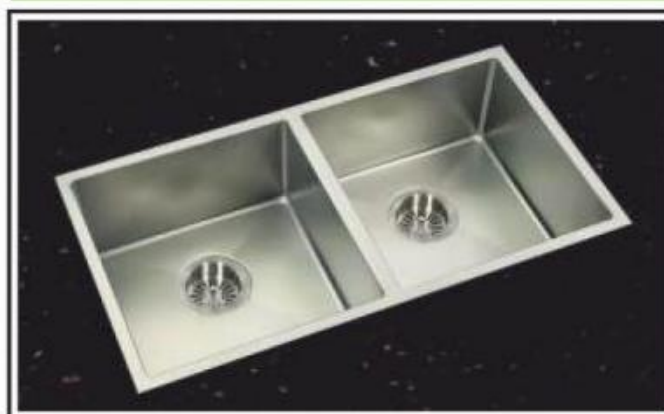

CS903DS

Material	AISI-304 (18/8) Stainless Steel
Thickness	Frame 2.50mm Bowl 1.0mm
Overall Size	940x460mm / 37x18
Bowl Size	430x410mm / 17x16
Depth	225 mm / 9
Finish	Satin
Accessories	Waste Coupling
Price	₹ 24,690/- (incl.of all taxes)