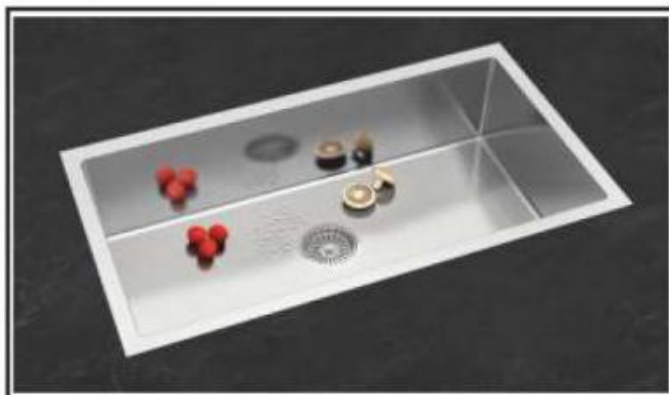

CS916SS

Material	AISI-304 (18/8) Stainless Steel
Thickness	Frame 2.50mm Bowl 1.0mm
Overall Size	760x460mm / 30x18
Bowl Size	710x360mm / 28x14
Depth	225mm / 9
Finish	Satin
Accessories	Waste Coupling
Price	₹ 20,990/- (incl.of all taxes)