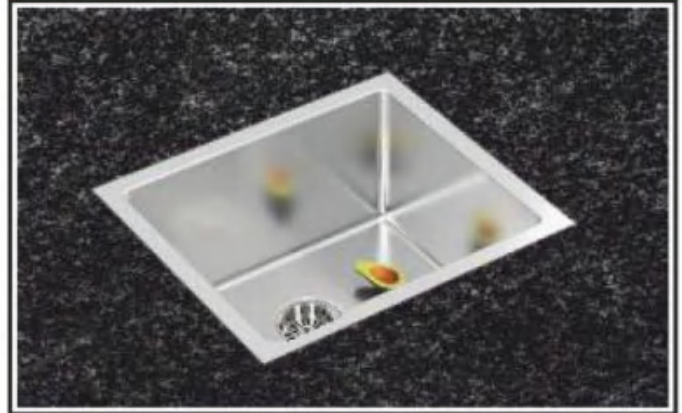

PS746UB

Material	AISI-304 (18/8) Stainless Steel
Thickness	1.50mm
Overall Size	405x355mm / 16x14
Bowl Size	355x305mm / 14x12
Depth	200mm / 8
Finish	Satin
Accessories	Waste Coupling
Price	₹ 14,490/- (incl. of all taxes)