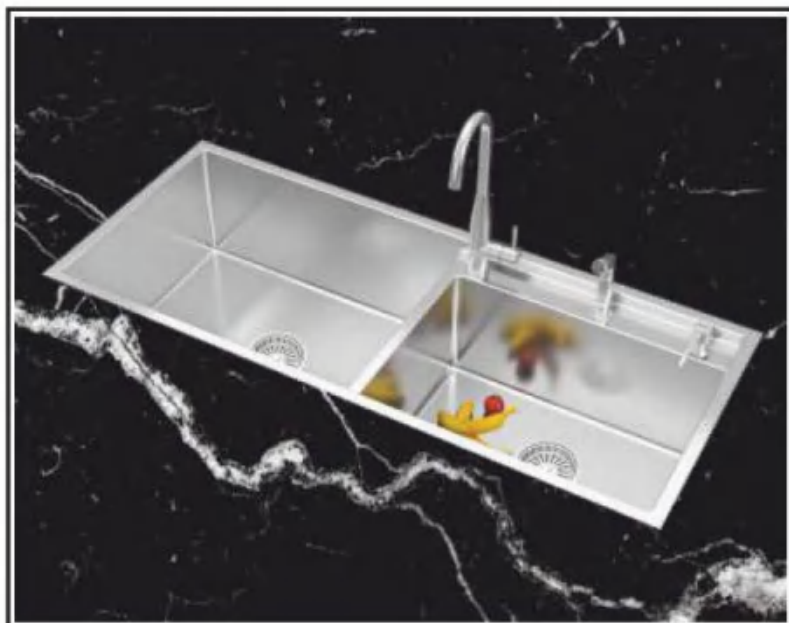

Faucet

Hand Shower

Soap Dispenser

Wire Basket

Chopping Board

Waste Coupling

US1415DS

Material	AISI-304 (18/8) Stainless Steel
Thickness	Frame 3.0mm Bowl 1.50mm
Overall Size	1220x510mm / 48x20
Bowl Size (L)	610x460mm / 24x18
Bowl Size (R)	535x390mm / 21x15
Depth	250mm / 10
Finish	Satin
Accessories	Faucet, Hand Shower, Soap Dispenser, Wire Basket, Chopping Board, Waste Coupling.
Price	₹71,490/- (incl.of all taxes)

Faucet

Hand Shower

Soap Dispenser

Wire Basket

Chopping Board

Waste Coupling

US1416TS

Material	AISI-304 (18/8) Stainless Steel
Thickness	Frame 3.0mm Bowl 1.50mm
Overall Size	1067x510mm / 42x20
Bowl Size (L)	375x460mm / 15x18
Bowl Size (M)	215x390mm / 9x15
Bowl Size (R)	375x460mm / 15x18
Depth	250mm / 10
Finish	Satin
Accessories	Faucet, Hand Shower, Soap Dispenser, Wire Basket, Chopping Board, Waste Coupling.
Price	₹78,490/- (incl.of all taxes)