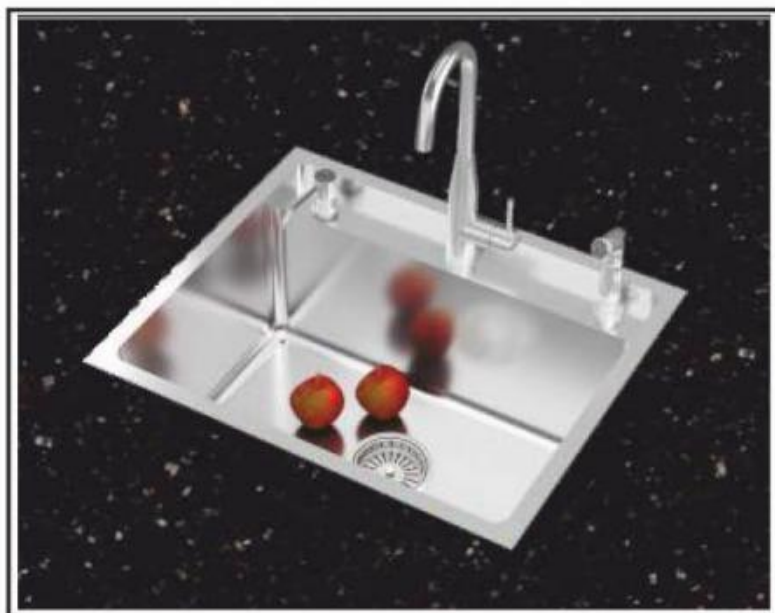

Drain Pipe

Faucet

Small Bowl

*Smart and Innovative,
Classic and Immortal.*

US1400SS

Material	AISI-304 (18/8) Stainless Steel
Thickness	Frame 3.0mm Bowl 1.50mm
Overall Size	460x510mm / 18x20
Bowl Size	410x385mm / 16x15
Depth	225mm / 9
Finish	Satin
Accessories	Faucet, Soap Dispenser, Wire Basket, Chopping Board, Waste Coupling.
Price	₹39,990/- (incl.of all taxes)

US1401SS

Material	AISI-304 (18/8) Stainless Steel
Thickness	Frame 3.0mm Bowl 1.50mm
Overall Size	610x460mm / 24x18
Bowl Size	560x340mm / 22x13
Depth	225mm / 9
Finish	Satin
Accessories	Faucet, Hand Shower, Soap Dispenser, Wire Basket, Chopping Board, Waste Coupling.
Price	₹43,490/- (incl.of all taxes)