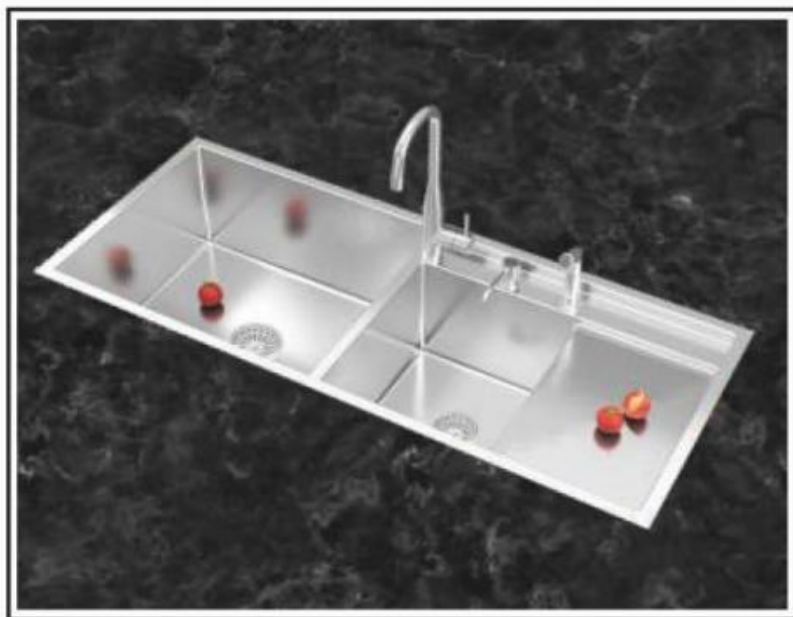

Faucet

Hand Shower

Soap Dispenser

Wire Basket

Chopping Board

Waste Coupling

US1424DB

Material	AISI-304 (18/8) Stainless Steel
Thickness	Frame 3.0mm Bowl 1.50mm
Overall Size	1220x510mm / 48x20
Bowl Size (L)	550x460mm / 22x18
Bowl Size R)	315x390mm / 12x15
Depth	250mm / 10
Finish	Satin
Accessories	Faucet, Hand Shower, Soap Dispenser, Wire Basket, Chopping Board, Waste Coupling.
Price	₹84,990/- (incl.of all taxes)