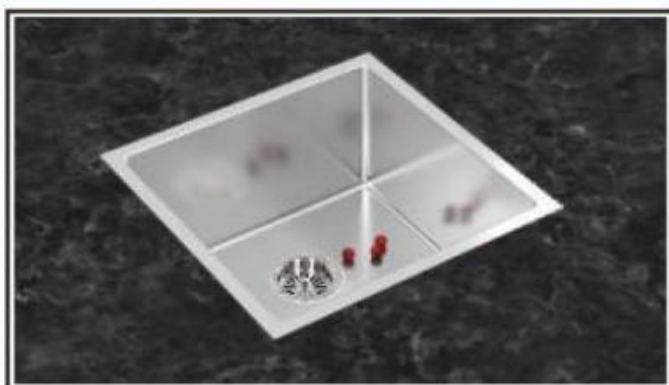

PS743SE

Material	AISI-304 (18/8) Stainless Steel
Thickness	1.50mm
Overall Size	485x485mm / 19x19
Bowl Size	435x435mm / 17x17
Depth	250mm / 10
Finish	Satin
Accessories	Waste Coupling
Price	₹ 18,990/- (incl. of all taxes)