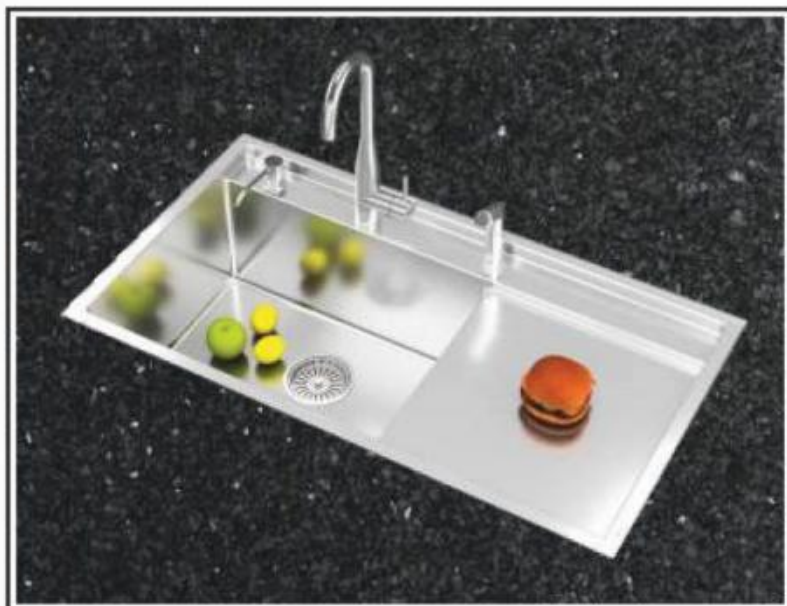

US1406SS

Material	AISI-304 (18/8) Stainless Steel
Thickness	Frame 3.0mm Bowl 1.50mm
Overall Size	865x510mm / 34x20
Bowl Size	815x390mm / 32x15
Depth	250mm / 10
Finish	Satin
Accessories	Faucet, Hand Shower, Soap Dispenser, Wire Basket, Chopping Board, Waste Coupling.
Price	₹55,490/- (incl.of all taxes)

US1407SS

Material	AISI-304 (18/8) Stainless Steel
Thickness	Frame 3.0mm Bowl 1.50mm
Overall Size	915x510mm / 36x20
Bowl Size	865x390mm / 34x15
Depth	250mm / 10
Finish	Satin
Accessories	Faucet, Hand Shower, Soap Dispenser, Wire Basket, Chopping Board, Waste Coupling.
Price	₹57,990/- (incl.of all taxes)