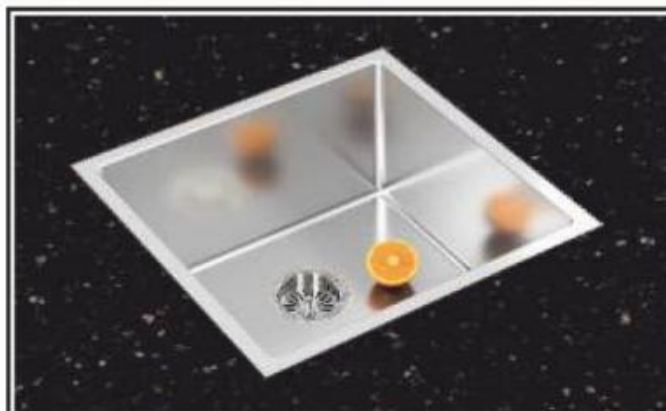

PS742SB

Material	AISI-304 (18/8) Stainless Steel
Thickness	Frame 3.0mm Bowl 1.50mm
Overall Size	510x510mm / 20x20
Bowl Size	460x460mm / 18x18
Depth	250mm / 10
Finish	Satin
Accessories	Waste Coupling
Price	₹ 19,490/- (incl. of all taxes)