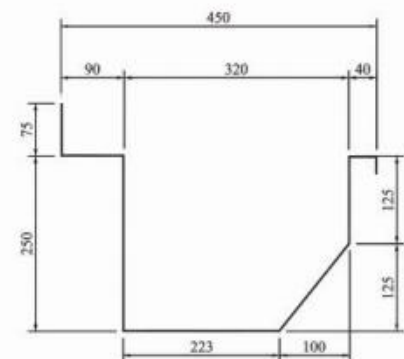

Drinking Water Sink

Model Code	Size	Faucet Hole φ 26mm	Material	Thickness	Finish	Price
ADWS301	610x450x250mm (24x18x10)	○	AISI 304(18/8)SS	1.5MM	Satin	₹ 30,990/-
ADWS302	1000x450x250mm (40x20x10)	○ ○	AISI 304(18/8)SS	1.5MM	Satin	₹ 39,990/-
ADWS303	1500x450x250mm (60x18x10)	○ ○ ○	AISI 304(18/8)SS	1.5MM	Satin	₹ 47,990/-