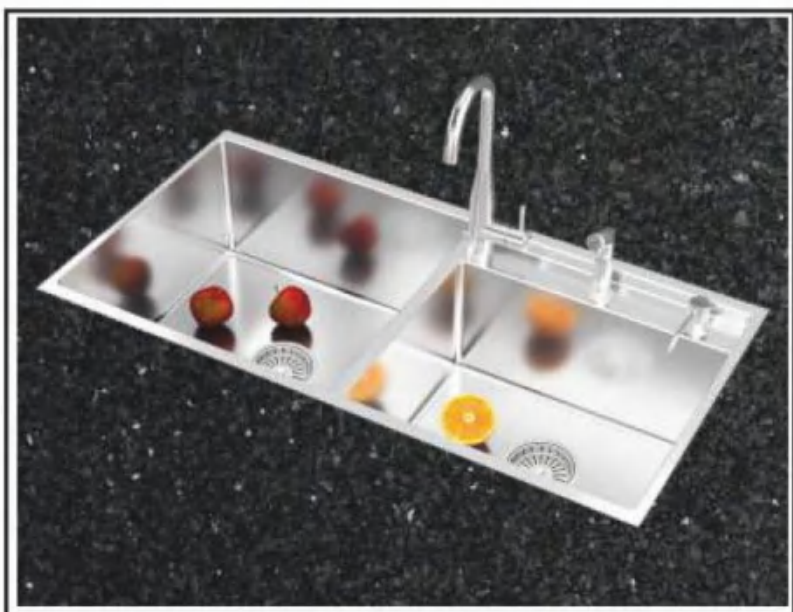

Faucet

Hand Shower

Soap Dispenser

Wire Basket

Chopping Board

Waste Coupling

US14A11 DS

Material	AISI-304 (18/8) Stainless Steel
Thickness	Frame 3.0mm Bowl 1.50mm
Overall Size	965x510mm / 38x20
Bowl Size (L)	460x460mm / 18x18
Bowl Size (R)	430x380mm / 17x15
Depth	250mm / 10
Finish	Satin
Accessories	Faucet, Hand Shower, Soap Dispenser, Wire Basket, Chopping Board, Waste Coupling.
Price	₹59,990/- (incl.of all taxes)

Faucet

Hand Shower

Soap Dispenser

Wire Basket

Chopping Board

Waste Coupling

US1412DS

Material	AISI-304 (18/8) Stainless Steel
Thickness	Frame 3.0mm Bowl 1.50mm
Overall Size	1015x510mm / 40x20
Bowl Size (L)	480x460mm / 19x18
Bowl Size (R)	460x390mm / 18x15
Depth	250mm / 10
Finish	Satin
Accessories	Faucet, Hand Shower, Soap Dispenser, Wire Basket, Chopping Board, Waste Coupling.
Price	₹61,490/- (incl.of all taxes)

Faucet

Hand Shower

Soap Dispenser

Wire Basket

Chopping Board

Waste Coupling

US1413DS

Material	AISI-304 (18/8) Stainless Steel
Thickness	Frame 3.0mm Bowl 1.50mm
Overall Size	1067x510mm / 42x20
Bowl Size (L)	530x460mm / 21x18
Bowl Size (R)	460x390mm / 18x15
Depth	250mm / 10
Finish	Satin
Accessories	Faucet, Hand Shower, Soap Dispenser, Wire Basket, Chopping Board, Waste Coupling.
Price	₹63,990/- (incl. of all taxes)