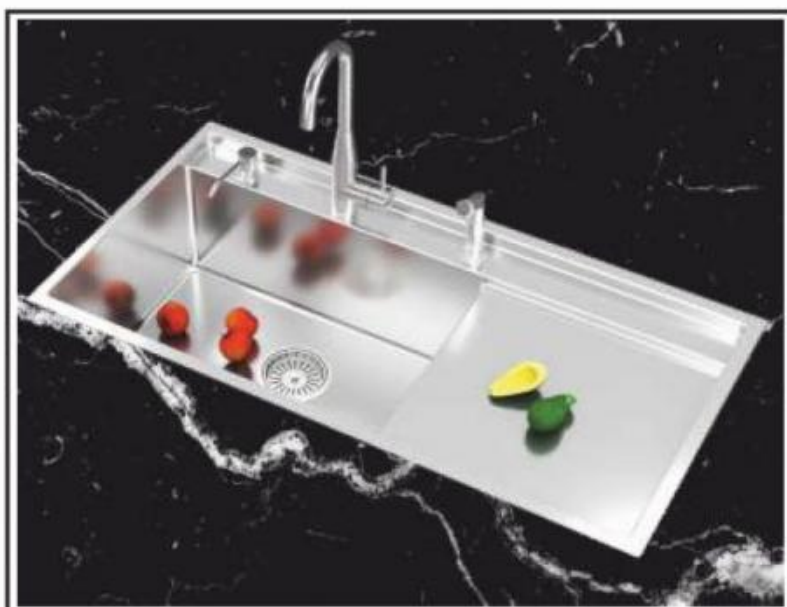

US1407SS

Material	AISI-304 (18/8) Stainless Steel
Thickness	Frame 3.0mm Bowl 1.50mm
Overall Size	915x510mm / 36x20
Bowl Size	865x390mm / 34x15
Depth	250mm / 10
Finish	Satin
Accessories	Faucet, Hand Shower, Soap Dispenser, Wire Basket, Chopping Board, Waste Coupling.
Price	₹57,990/- (incl.of all taxes)

US1408DB

Material	AISI-304 (18/8) Stainless Steel
Thickness	Frame 3.0mm Bowl 1.50mm
Overall Size	915x510mm / 36x20
Bowl Size	500x390mm / 20x15
Depth	250mm / 10
Finish	Satin
Accessories	Faucet, Hand Shower, Soap Dispenser, Wire Basket, Chopping Board, Waste Coupling.
Price	₹57,990/- (incl.of all taxes)