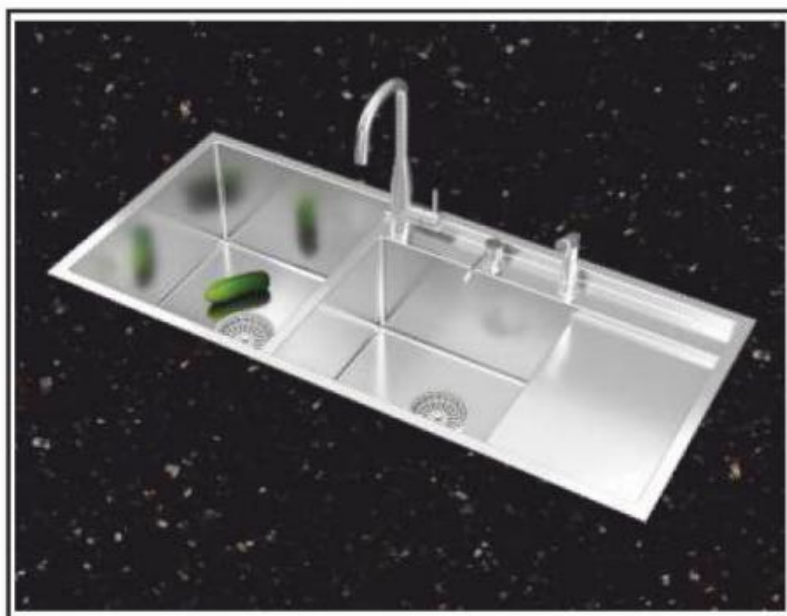

US1419CS

Material	AISI-304 (18/8) Stainless Steel
Thickness	Frame 3.0mm Bowl 1.50mm
Overall Size	840x510mm / 33x20
Bowl Size	490x460mm / 19x18
Depth	250mm / 10
Finish	Satin
Accessories	Faucet, Hand Shower, Soap Dispenser, Wire Basket, Chopping Board, Waste Coupling.
Price	₹88,990/- (Incl.of all taxes)

US1420CS

Material	AISI-304 (18/8) Stainless Steel
Thickness	Frame 3.0mm Bowl 1.50mm
Overall Size	915x510mm / 36x20
Bowl Size	590x460mm / 23x18
Depth	250mm / 10
Finish	Satin
Accessories	Faucet, Hand Shower, Soap Dispenser, Wire Basket, Chopping Board, Waste Coupling.
Price	₹94,990/- (Incl.of all taxes)