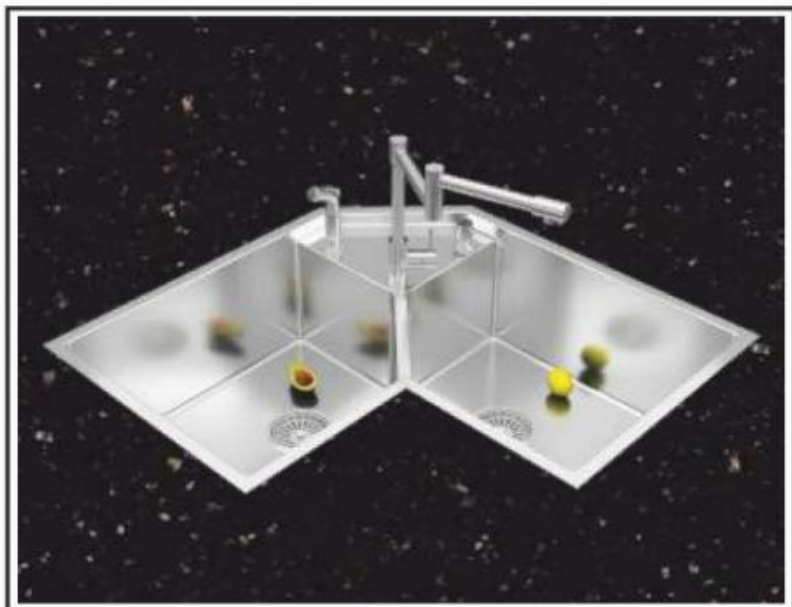

Faucet

Hand Shower

Soap Dispenser

Wire Basket

Chopping Board

Waste Coupling

US1416TS

Material	AISI-304 (18/8) Stainless Steel
Thickness	Frame 3.0mm Bowl 1.50mm
Overall Size	1067x510mm / 42x20
Bowl Size (L)	375x460mm / 15x18
Bowl Size (M)	215x390mm / 9x15
Bowl Size (R)	375x460mm / 15x18
Depth	250mm / 10
Finish	Satin
Accessories	Faucet, Hand Shower, Soap Dispenser, Wire Basket, Chopping Board, Waste Coupling.
Price	₹78,490/- (incl.of all taxes)

Faucet

Hand Shower

Soap Dispenser

Wire Basket

Chopping Board

Waste Coupling

US1417TS

Material	AISI-304 (18/8) Stainless Steel
Thickness	Frame 3.0mm Bowl 1.50mm
Overall Size	1143x510mm / 45x20
Bowl Size (L)	410x460mm / 16x18
Bowl Size (M)	230x390mm / 9x15
Bowl Size (R)	410x460mm / 16x18
Depth	250mm / 10
Finish	Satin
Accessories	Faucet, Hand Shower, Soap Dispenser, Wire Basket, Chopping Board, Waste Coupling.
Price	₹79,990/- (incl.of all taxes)

US1418CS

Material	AISI-304 (18/8) Stainless Steel
Thickness	Frame 3.0mm Bowl 1.50mm
Overall Size	760x460mm / 30x18
Bowl Size	510x410mm / 20x16
Depth	250mm / 10
Finish	Satin
Accessories	Faucet, Hand Shower, Soap Dispenser, Wire Basket, Chopping Board, Waste Coupling.
Price	₹73,990/- (incl.of all taxes)