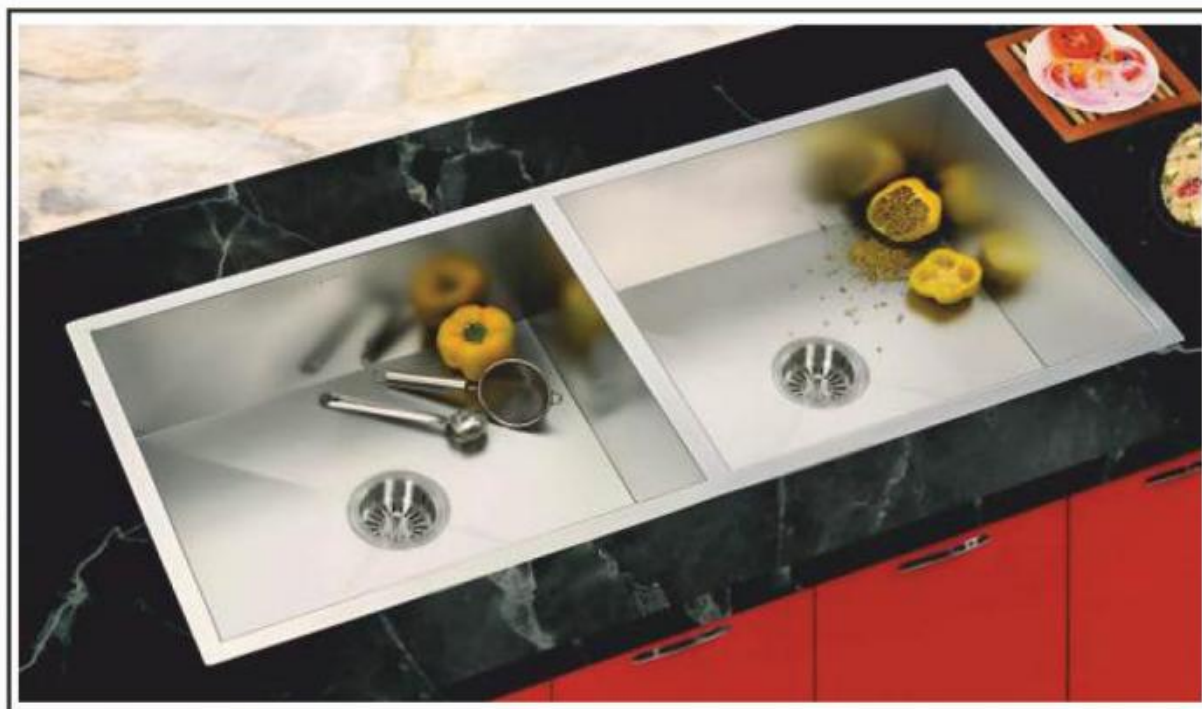

CS901DS

Material	AISI-304 (18/8) Stainless Steel	Thickness	Frame 2.50mm Bowl 1.0mm
Overall Size	1145x510mm / 45x20	Bowl Size	532x460mm / 21x18
Depth	225mm / 9	Finish	Satin
Accessories	Waste Coupling.	Price	₹29,790/- (incl.of all taxes)