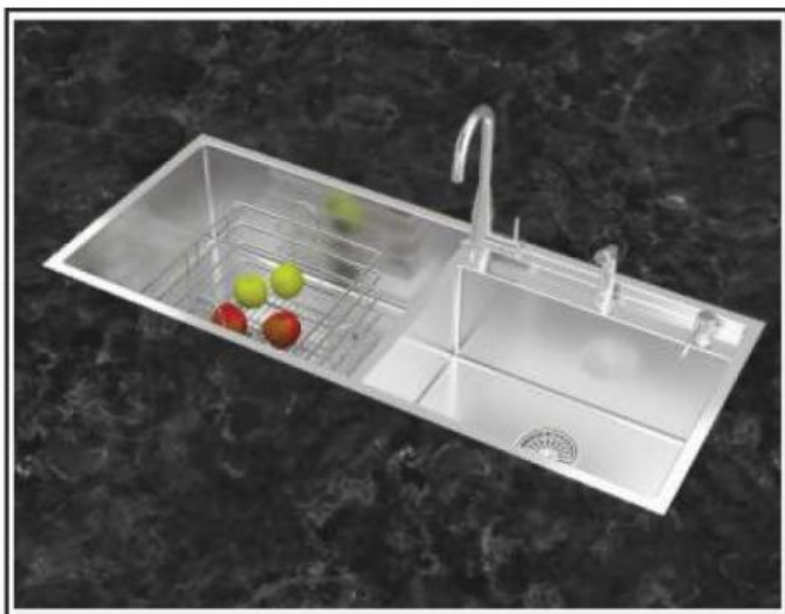

Faucet

Hand Shower

Soap Dispenser

Wire Basket

Chopping Board

Waste Coupling

US1414DS

Material	AISI-304 (18/8) Stainless Steel
Thickness	Frame 3.0mm Bowl 1.50mm
Overall Size	1143x510mm / 45x20
Bowl Size (L)	580x460mm / 23x18
Bowl Size (R)	490x390mm / 19x15
Depth	250mm / 10
Finish	Satin
Accessories	Faucet, Hand Shower, Soap Dispenser, Wire Basket, Chopping Board, Waste Coupling.
Price	₹66,490/- (incl. of all taxes)