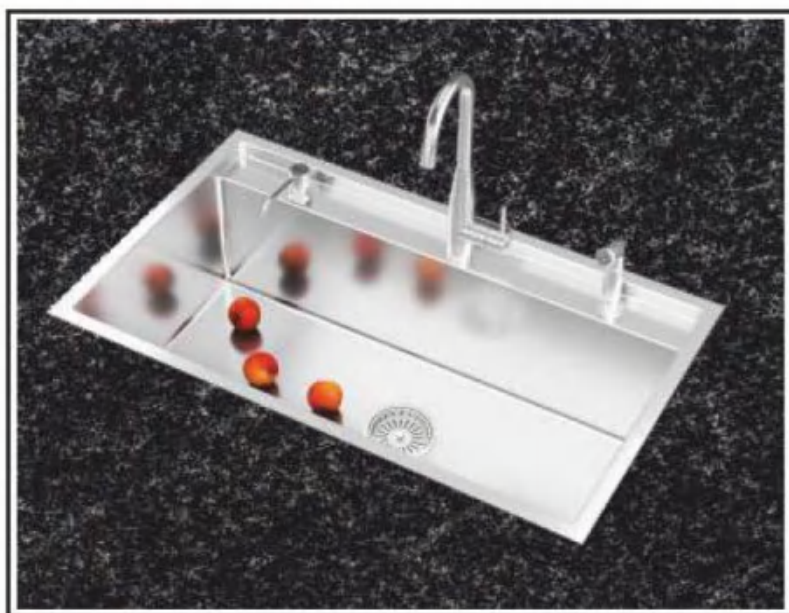

Faucet

Hand Shower

Soap Dispenser

Wire Basket

Chopping Board

Waste Coupling

US1403SS

Material	AISI-304 (18/8) Stainless Steel
Thickness	Frame 3.0mm Bowl 1.50mm
Overall Size	685x510mm / 27x20
Bowl Size	635x390mm / 25x15
Depth	250mm / 10
Finish	Satin
Accessories	Faucet, Hand Shower, Soap Dispenser, Wire Basket, Chopping Board, Waste Coupling.
Price	₹48,490/- (incl. of all taxes)

Faucet

Hand Shower

Soap Dispenser

Wire Basket

Chopping Board

Waste Coupling

US1404SS

Material	AISI-304 (18/8) Stainless Steel
Thickness	Frame 3.0mm Bowl 1.50mm
Overall Size	760x510mm / 30x20
Bowl Size	710x390mm / 28x15
Depth	250mm / 10
Finish	Satin
Accessories	Faucet, Hand Shower, Soap Dispenser, Wire Basket, Chopping Board, Waste Coupling.
Price	₹50,990/- (incl.of all taxes)